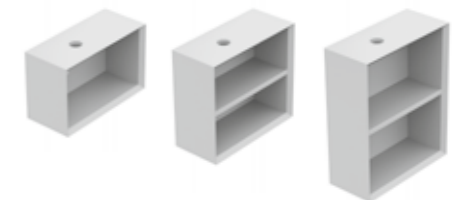

**D5K + BASE A GIORNO / OPEN UNIT**  
 LAVAMANI A PARETE IN CERAMILUX OPACO  
 WALL MOUNTED WASH-HAND BASIN IN MATT CERAMILUX  
 Design Métrica

**Art. D5K**  
 cm 40 x 18 x h 12

**Art. DQZ - DAA - DAO**  
 cm 40 x 18 x h 25  
 cm 40 x 18 x h 36  
 cm 40 x 18 x h 50