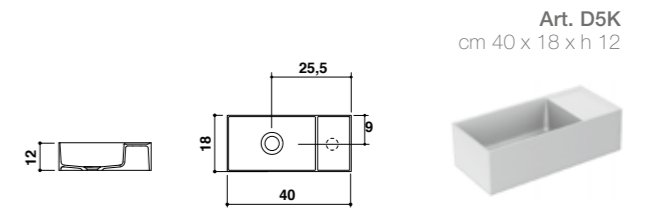

**D5K + BASE A GIORNO / OPEN UNIT**  
 LAVAMANI A PARETE IN CERAMILUX OPACO  
 WALL MOUNTED WASH-HAND BASIN IN MATT CERAMILUX  
 Design Métrica

**Art. D5K**  
 cm 40 x 18 x h 12

**Art. DQZ - DAA - DAO**  
 cm 40 x 18 x h 25  
 cm 40 x 18 x h 36  
 cm 40 x 18 x h 50