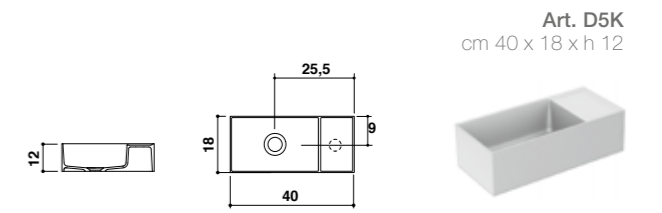

**D5K + BASE A GIORNO / OPEN UNIT**  
 LAVAMANI A PARETE IN CERAMILUX OPACO  
 WALL MOUNTED WASH-HAND BASIN IN MATT CERAMILUX  
 Design Métrica

**Art. D5K**  
 cm 40 x 18 x h 12

**Art. DQZ - DAA - DAO**  
 cm 40 x 18 x h 25  
 cm 40 x 18 x h 36  
 cm 40 x 18 x h 50

Listino prezzi  
 Price list  
 page **573**

Colori disponibili  
 Available colors  
 page **096**

**D5K + BASE A GIORNO / OPEN UNIT**  
 LAVAMANI A PARETE IN CERAMILUX OPACO  
 WALL MOUNTED WASH-HAND BASIN IN MATT CERAMILUX  
 Design Métrica

**Art. D5K**  
 cm 40 x 18 x h 12

**Art. DAR - DAS - DAT**  
 cm 40 x 18 x h 25  
 cm 40 x 18 x h 36  
 cm 40 x 18 x h 50

Listino prezzi  
 Price list  
 page **573**

Colori disponibili  
 Available colors  
 page **096**