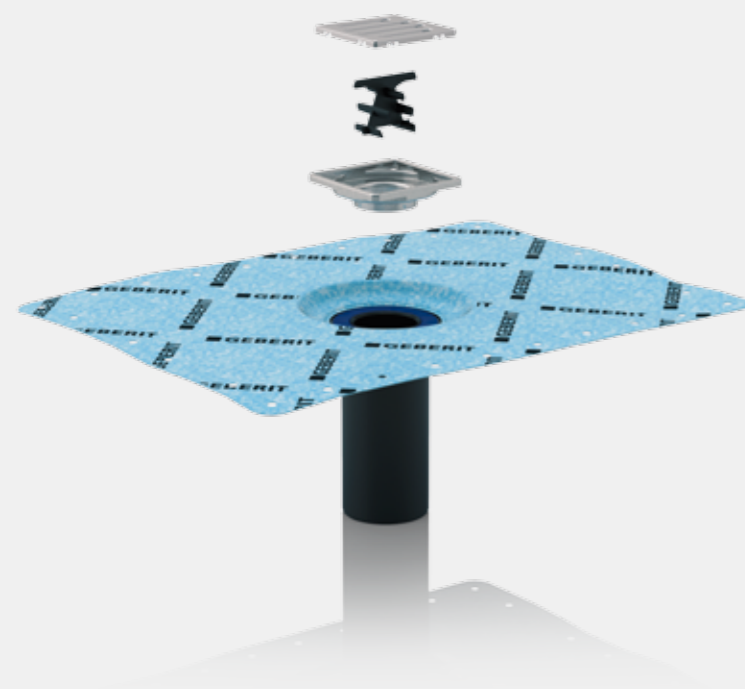

Geberit floor drain for shower.
Our compact design solution in the floor.

- → Small size – big performance
- → Simple cleaning thanks to integrated comb insert
- → Additional design gratings made of stainless steel

**No matter which drain solution you choose
– an uncomplicated installation is guaranteed.**