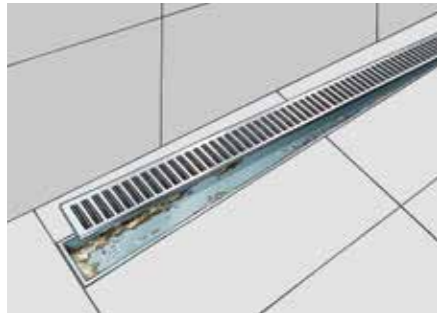

Pure elegance. The Geberit CleanLine.

The Geberit CleanLine shower channel gives your bathroom a modern finish. With its reduced and puristic design it adds linearity and calm to the shower area. Moreover, the design is not only brilliant because of its appearance, but also because of its superb design for cleaning. At last you can combine an outstanding look with function and hygiene.

Well-known problem.

Many shower channels look good, but underneath the cover dirt and bacteria can collect along the entire length. Opening is troublesome and this makes cleaning difficult.

The Geberit solution.

Geberit CleanLine shower channels not only look good, but are also easy to clean thanks to three clever innovations.

- → Open outlet surface: no concealed build-up of deposits
- → Handy cover: easy and convenient to open
- → Practical comb insert: simply remove and flush out – clean

The comb is particularly easy to clean and effectively holds back hair and dirt.

Colours and materials