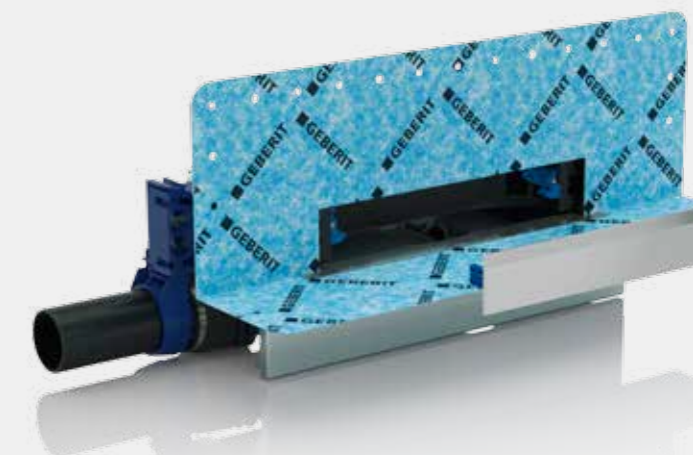

Three floor-even shower solutions. Countless advantages.

Whether it be wall drains, shower channels or floor drains: the assortment makes it possible to tailor the installation precisely to the building situation and personal preference. The greatest challenge – the sealing – is perfectly prepared because the sealing foil is already injected at the factory, thus making it a permanent component of the product. This saves time, cuts stress during installation, and minimises the risk of leaks. In addition, each drain version offers its own advantages.

Geberit wall drain for shower.
Our customizable design solution in the wall.

- → Continuous floor surface
- → Simple cleaning and optimum hygiene
- → Can be tiled according to preference