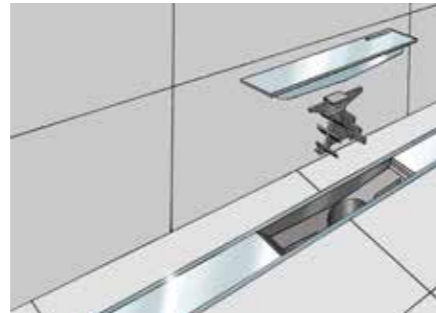

Pure elegance. The Geberit CleanLine.

The Geberit CleanLine shower channel gives your bathroom a modern finish. With its reduced and puristic design it adds linearity and calm to the shower area. Moreover, the design is not only brilliant because of its appearance, but also because of its superb design for cleaning. At last you can combine an outstanding look with function and hygiene.

Well-known problem.

Many shower channels look good, but underneath the cover dirt and bacteria can collect along the entire length. Opening is troublesome and this makes cleaning difficult.

The Geberit solution.

Geberit CleanLine shower channels not only look good, but are also easy to clean thanks to three clever innovations.

- → Open outlet surface: no concealed build-up of deposits
- → Handy cover: easy and convenient to open
- → Practical comb insert: simply remove and flush out – clean

The comb is particularly easy to clean and effectively holds back hair and dirt.

Colours and materials